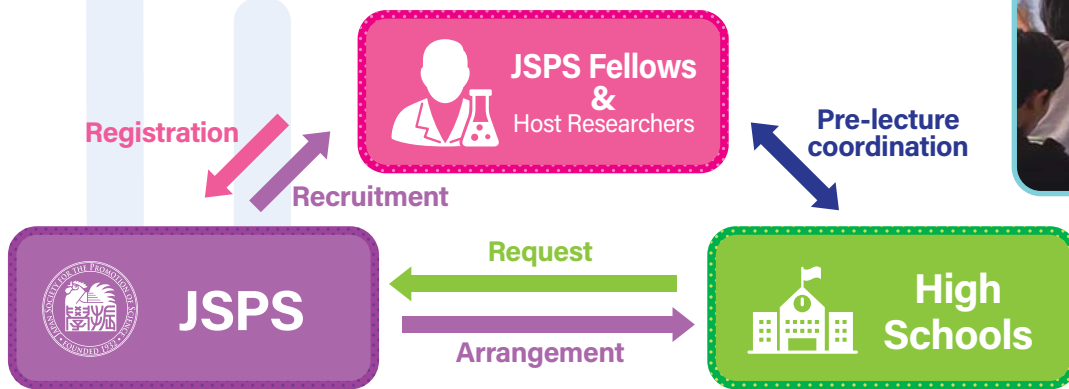

# SCIENCE DIALOGUE FY2020

**WELCOME JSPS  
POSTDOCTS!**

**YOUNG INTERNATIONAL  
RESEARCHERS  
INTRODUCE JAPANESE  
STUDENTS TO THE REALM  
OF SCIENCE**

# What's the Science Dialogue?

The program offers JSPS Overseas Fellows the unique opportunities to volunteer to give lectures in English on their research work at high schools in the vicinity of their host institutes. The aim of the lectures is to stimulate the young students' interest in research and deepen their understanding of science from a global point of view through interacting with overseas fellows. As for the fellows, the participation in the program will be an enjoyable opportunity to communicate with the local community and strengthen their ties with Japan.