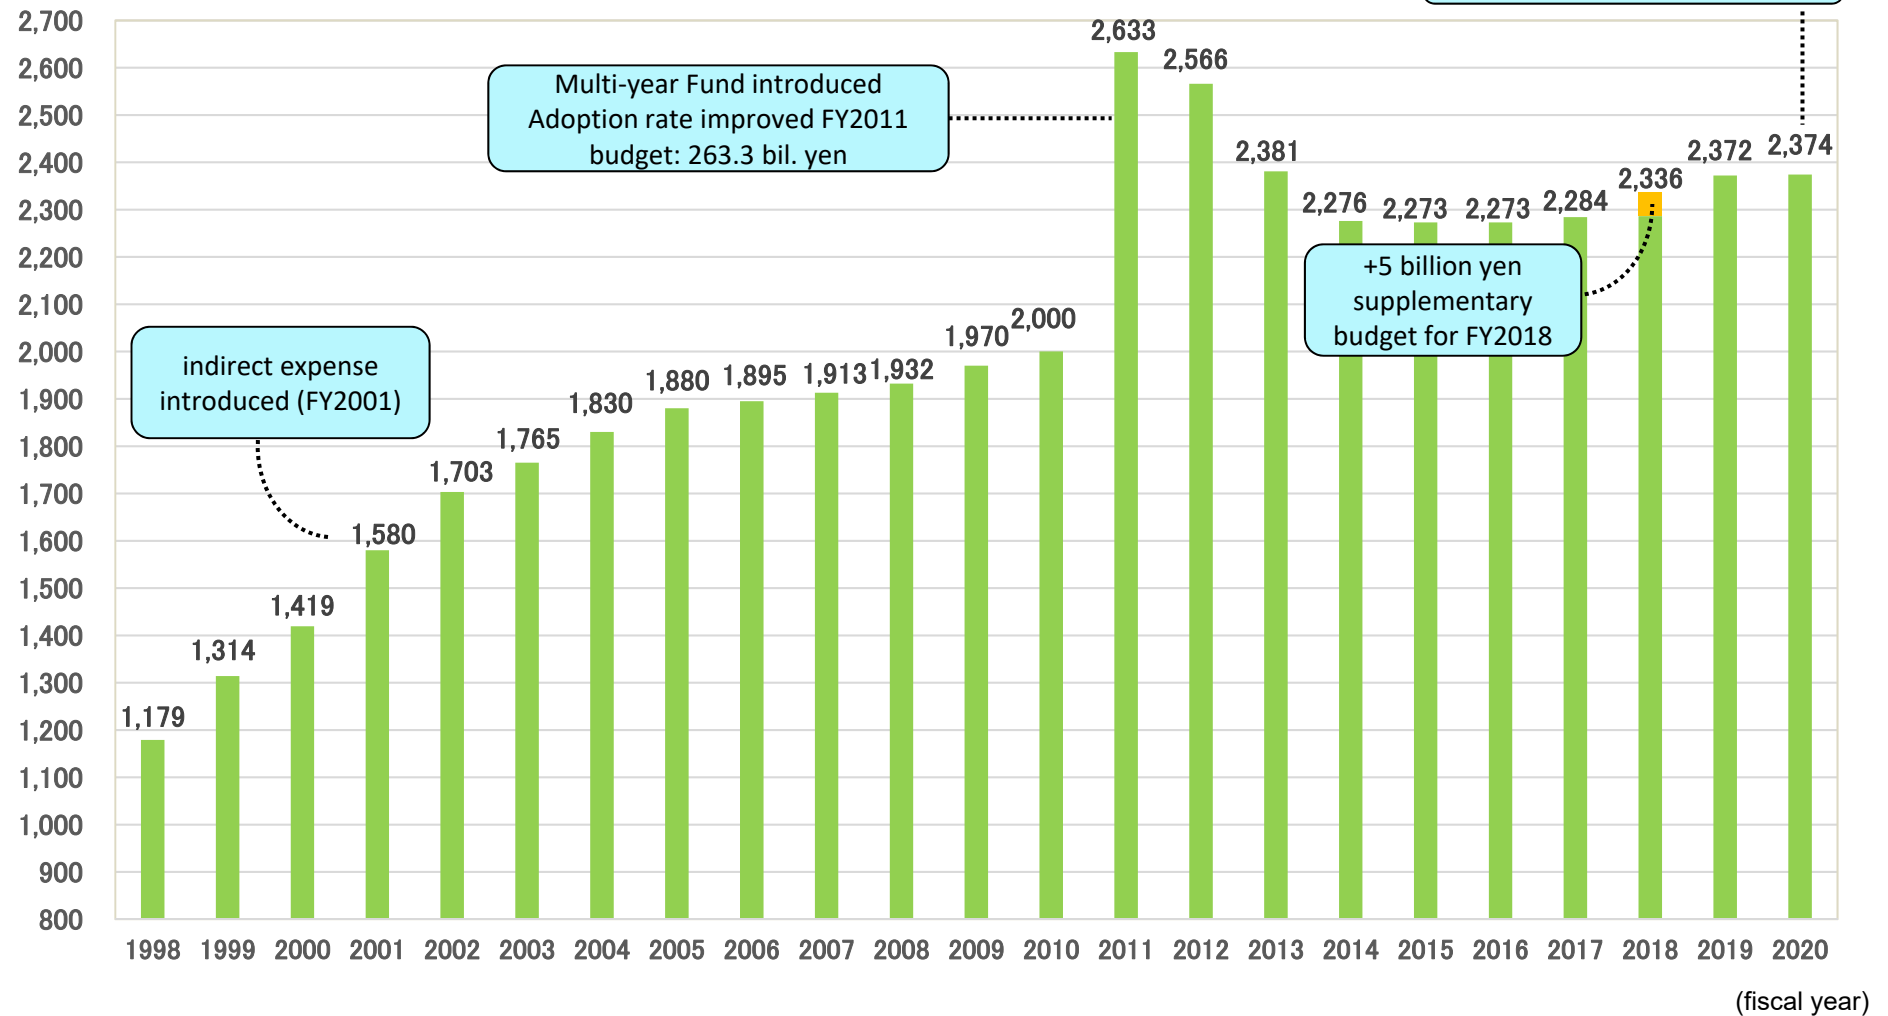

Trends in KAKENHI Budgets

(100 millions of yen)

* Placed the initial budget amount