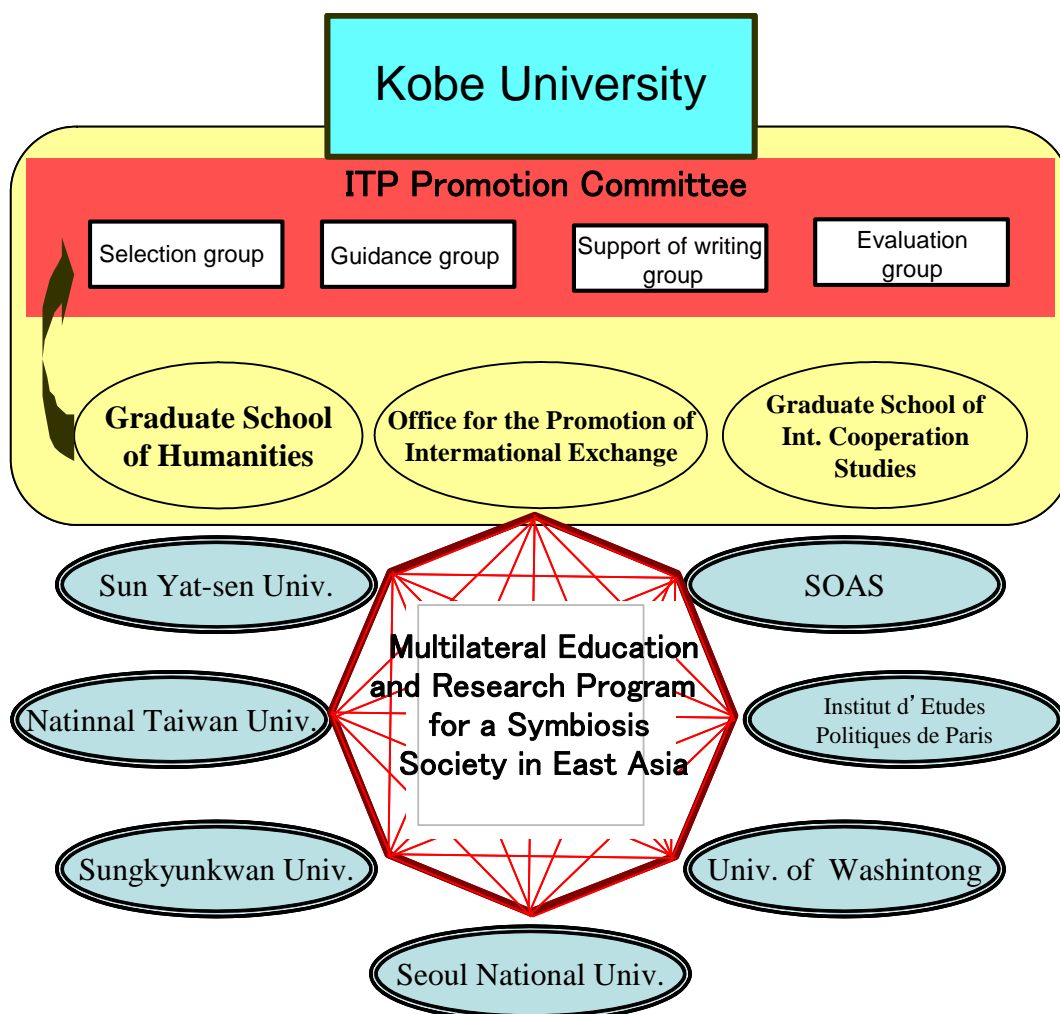

【Conceptual Scheme of the Project】

【Contact】

NAKAI Keisuke (Mr.) Head, Administrative Office of the Graduate School of Humanities

1-1 Rokkodai Nada, Kobe 657-8501 Japan

Tel: +81-78-803-5590 Fax: +81-78-803-5589 E-mail :nakaike@port.kobe-u.ac.jp